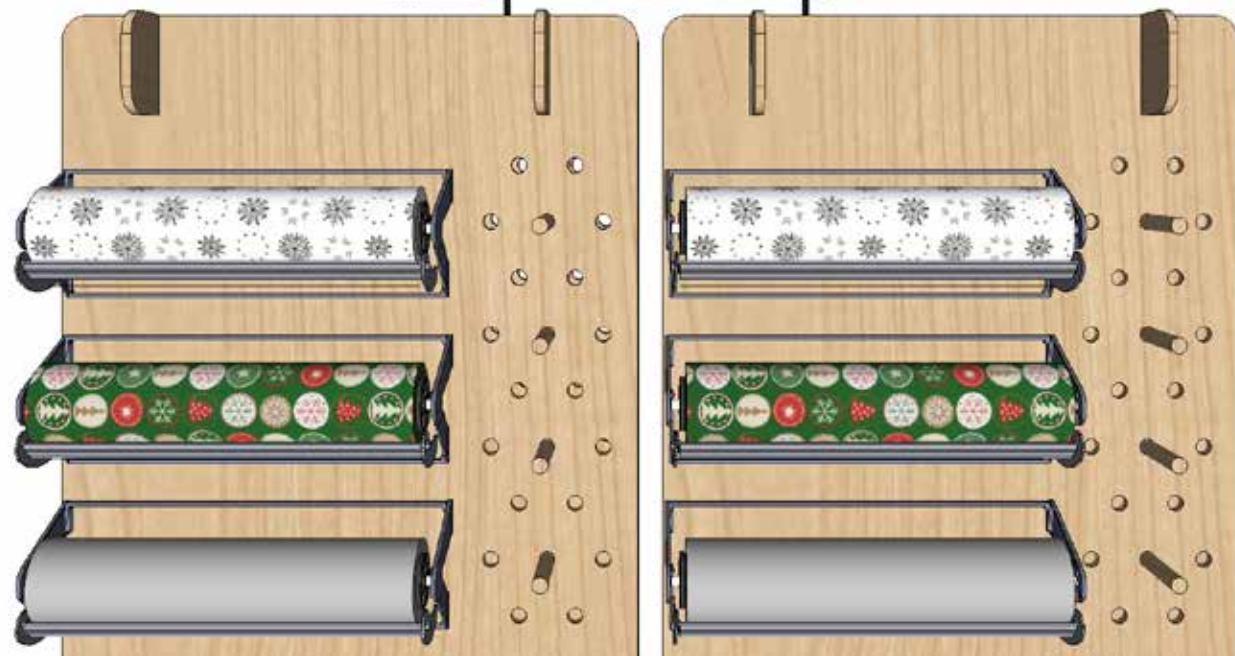

FIXTURES /
TRIM

14.38X24 SIGN

32X11 GRAPHIC MAGNET
5 STORES

GIFT WRAPPING

FREE GIFT BOXING
Our signature silver box elevates any gift.

Visit our Gift Wrap Station.
Choose from 4 exclusive designs.
\$5 per box.